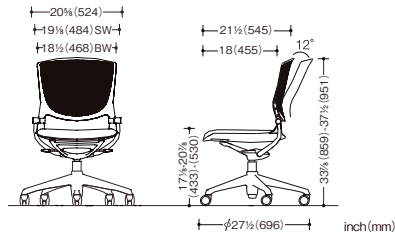

Nestable

As Grata is nestable, it can be set up and stored away in an instant as needed.
Space required for nested storage:
W: 23 7/8 (597) (w/o armrests) / 23 7/8 (606) (w/armrests)
D: 24 3/4 (626) + (number of chairs - 1) x 6 (150)

inch(mm)

Swivel models

23½(606)W × 21½(545)D × 17½(433)-20½(530)SH,
33¾(859)-37½(951)H

20¾(524)W × 21½(545)D × 17½(433)-20½(530)SH,
33¾(859)-37½(951)H

Nestable models

23¾(606)W × 23¼(589)D × 17¾(455)SH, 34¾(873)H

23¾(597)W × 23¼(589)D × 17¾(455)SH, 34¾(873)H

High models

23¾(606)W × 21½(545)D × 22¾(567)-30¼(767)SH,
39¼(994)-47½(1194)H

20¾(524)W × 21½(545)D × 22¾(567)-30¼(767)SH,
39¼(994)-47½(1194)H

Tablet models

25¼(639)W × 29½(748)D × 17¾(435)SH × 33¾(853)H

Specifications:

Adjustable seat height (Swivel & High) Reclining tension control (Swivel & High)
Ankle tilt reclining (Swivel & High) Straight nesting (Nestable & Tablet)
Flexible grid back Smooth rolling casters (60mm diameter)
Removable armrests