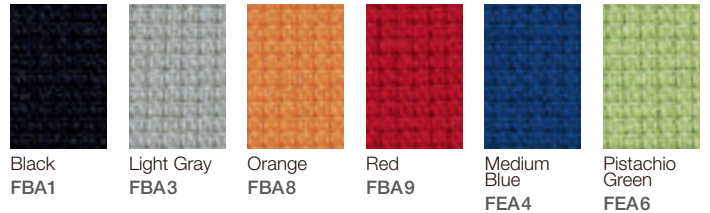

Upholstery colors:

Shell colors: Black, Gray, White

Materials:

Back and armrests: engineering plastic
Seat: PET recycled cloth (upholstery), poly-urethane foam (inner)
Seat shell: engineering plastic
Frame: powder coated steel pipe
Base: die-cast aluminum (Swivel & High)
Casters: double-wheel urethane casters