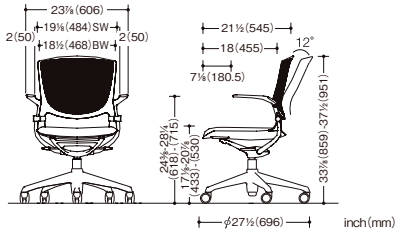

Seat Height Adjustment

With a seat stroke of 92mm, the seat can be optimally adjusted to the perfect height.

Ankle Tilt Reclining

The ankle tilt reclining mechanism enables the seat to follow with the tilting back smoothly - which allows you to sit for hours without getting fatigued. It can also be locked into its default position.

Nestable

As Grata is nestable, it can be set up and stored away in an instant as needed.
Space required for nested storage:
W: 23 7/8 (597) (w/o armrests) / 23 7/8 (606) (w/armrests)
D: 24 3/4 (626) + (number of chairs - 1) x 6 (150)

inch(mm)

Swivel models

23½(606)W × 21½(545)D × 17½(433)-20½(530)SH,
33¾(859)-37½(951)H

20¾(524)W × 21½(545)D × 17½(433)-20½(530)SH,
33¾(859)-37½(951)H

Nestable models

23¾(606)W × 23¼(589)D × 17¾(455)SH, 34¾(873)H

23¾(597)W × 23¼(589)D × 17¾(455)SH, 34¾(873)H

High models

23¾(606)W × 21½(545)D × 22¾(567)-30¼(767)SH,
39¼(994)-47½(1194)H

20¾(524)W × 21½(545)D × 22¾(567)-30¼(767)SH,
39¼(994)-47½(1194)H

Tablet models

25¼(639)W × 29½(748)D × 17¾(435)SH × 33¾(853)H