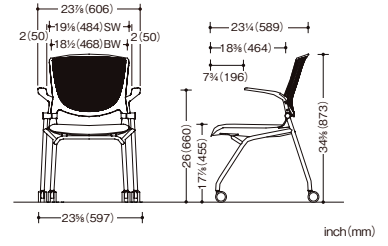

Nestable

As Grata is nestable, it can be set up and stored away in an instant as needed.
Space required for nested storage:
W: 23 7/8 (597) (w/o armrests) / 23 7/8 (606) (w/armrests)
D: 24 3/4 (626) + (number of chairs - 1) x 6 (150)

inch(mm)

Swivel models

23½(606)W × 21½(545)D × 17½(433)-20½(530)SH,
33¾(859)-37½(951)H

20¾(524)W × 21½(545)D × 17½(433)-20½(530)SH,
33¾(859)-37½(951)H

Nestable models

23¾(606)W × 23¼(589)D × 17¾(455)SH, 34¾(873)H

23¾(597)W × 23¼(589)D × 17¾(455)SH, 34¾(873)H

High models

23¾(606)W × 21½(545)D × 22¾(567)-30¼(767)SH,
39¼(994)-47½(1194)H

20¾(524)W × 21½(545)D × 22¾(567)-30¼(767)SH,
39¼(994)-47½(1194)H

Tablet models

25¼(639)W × 29½(748)D × 17¾(435)SH × 33¾(853)H

Specifications:

Adjustable seat height (Swivel & High) Reclining tension control (Swivel & High)
Ankle tilt reclining (Swivel & High) Straight nesting (Nestable & Tablet)
Flexible grid back Smooth rolling casters (60mm diameter)
Removable armrests