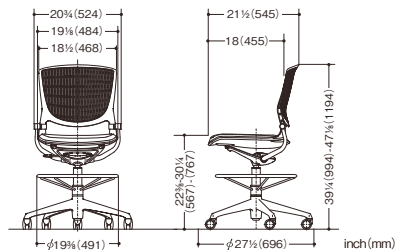

inch(mm)

Swivel models

23½(606)W × 21½(545)D × 17½(433)-20½(530)SH,
33¾(859)-37½(951)H

20¾(524)W × 21½(545)D × 17½(433)-20½(530)SH,
33¾(859)-37½(951)H

Nestable models

23¾(606)W × 23¼(589)D × 17¾(455)SH, 34¾(873)H

23¾(597)W × 23¼(589)D × 17¾(455)SH, 34¾(873)H

High models

23¾(606)W × 21½(545)D × 22¾(567)-30¼(767)SH,
39¼(994)-47½(1194)H

20¾(524)W × 21½(545)D × 22¾(567)-30¼(767)SH,
39¼(994)-47½(1194)H

Tablet models

25¼(639)W × 29½(748)D × 17¾(435)SH × 33¾(853)H

Specifications:

Adjustable seat height (Swivel & High) Reclining tension control (Swivel & High)
Ankle tilt reclining (Swivel & High) Straight nesting (Nestable & Tablet)
Flexible grid back Smooth rolling casters (60mm diameter)
Removable armrests

Variations:

Swivel models/Nestable/High models each available with or without armrests.

Dimensions:

EN measurements used to indicate dimensions (Weight loaded).

Standards:

EN13761 : 2002

The products listed in this catalog are available as of 2013/08. Please note that specifications, dimensions, and colors are subject to change without notice. The colors of the actual products may differ somewhat from the colors shown in the catalog, depending on printing conditions. The dimensions given in this catalog are in millimeters.