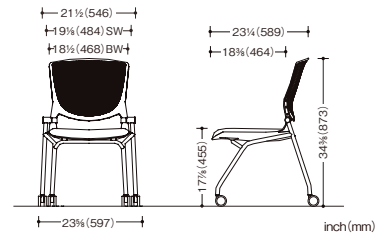

Nestable

As Grata is nestable, it can be set up and stored away in an instant as needed.
Space required for nested storage:
W: 23 7/8 (597) (w/o armrests) / 23 7/8 (606) (w/armrests)
D: 24 3/4 (626) + (number of chairs - 1) x 6 (150)

inch(mm)

Swivel models

23½(606)W × 21½(545)D × 17½(433)-20½(530)SH,
33¾(859)-37½(951)H

20¾(524)W × 21½(545)D × 17½(433)-20½(530)SH,
33¾(859)-37½(951)H

Nestable models

23¾(606)W × 23¼(589)D × 17¾(455)SH, 34¾(873)H

23¾(597)W × 23¼(589)D × 17¾(455)SH, 34¾(873)H

High models

23¾(606)W × 21½(545)D × 22¾(567)-30¼(767)SH,
39¼(994)-47½(1194)H

20¾(524)W × 21½(545)D × 22¾(567)-30¼(767)SH,
39¼(994)-47½(1194)H

Tablet models

25¼(639)W × 29½(748)D × 17¾(435)SH × 33¾(853)H

Specifications:

Adjustable seat height (Swivel & High) Reclining tension control (Swivel & High)
Ankle tilt reclining (Swivel & High) Straight nesting (Nestable & Tablet)
Flexible grid back Smooth rolling casters (60mm diameter)
Removable armrests