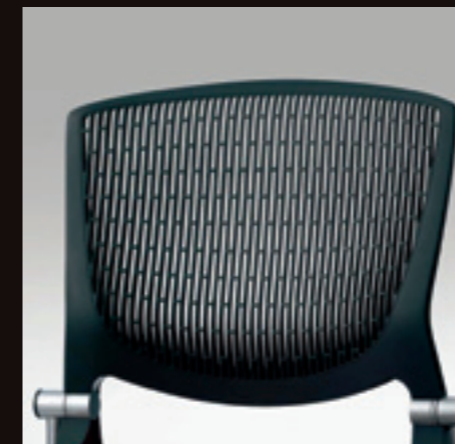

03

Conference

Precise yet organic design results in the creation of an attractive space simply by setting out the chairs in an orderly row. The superb fit of the flexible shell promises comfort throughout in-depth meetings.

Seat Height Adjustment

With a seat stroke of 92mm, the seat can be optimally adjusted to the perfect height.

Ankle Tilt Reclining

The ankle tilt reclining mechanism enables the seat to follow with the tilting back smoothly - which allows you to sit for hours without getting fatigued. It can also be locked into its default position.

Flexible Grid Back

The fine, mesh-like slits allow the backrest to fit the user's body closely and flex as they move.

Tablet

Useful in spaces without tables or desks. The light tray causes no hindrance even when folded away.