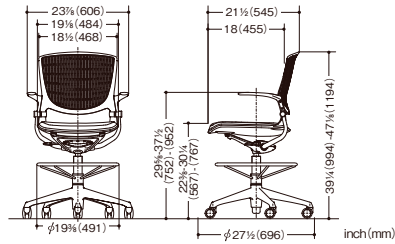

Nestable

As Grata is nestable, it can be set up and stored away in an instant as needed.
Space required for nested storage:
W: 23 7/8 (597) (w/o armrests) / 23 7/8 (606) (w/armrests)
D: 24 3/4 (626) + (number of chairs - 1) x 6 (150)

inch(mm)

Swivel models

23½(606)W × 21½(545)D × 17½(433)-20½(530)SH,
33¾(859)-37½(951)H

20¾(524)W × 21½(545)D × 17½(433)-20½(530)SH,
33¾(859)-37½(951)H

Nestable models

23¾(606)W × 23¼(589)D × 17¾(455)SH, 34¾(873)H

23¾(597)W × 23¼(589)D × 17¾(455)SH, 34¾(873)H

High models

23¾(606)W × 21½(545)D × 22¾(567)-30¼(767)SH,
39¼(994)-47½(1194)H

20¾(524)W × 21½(545)D × 22¾(567)-30¼(767)SH,
39¼(994)-47½(1194)H

Tablet models

25¼(639)W × 29½(748)D × 17¾(435)SH × 33¾(853)H

Specifications:

Adjustable seat height (Swivel & High) Reclining tension control (Swivel & High)
Ankle tilt reclining (Swivel & High) Straight nesting (Nestable & Tablet)
Flexible grid back Smooth rolling casters (60mm diameter)
Removable armrests