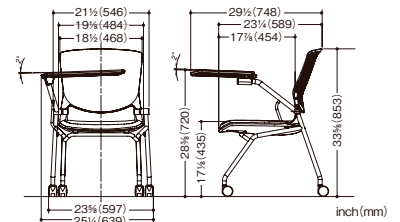

Nestable

As Grata is nestable, it can be set up and stored away in an instant as needed.
Space required for nested storage:
W: 23 7/8 (597) (w/o armrests) / 23 7/8 (606) (w/armrests)
D: 24 3/4 (626) + (number of chairs - 1) x 6 (150)

inch(mm)

Swivel models

23½(606)W × 21½(545)D × 17½(433)-20½(530)SH,
33¾(859)-37½(951)H

20¾(524)W × 21½(545)D × 17½(433)-20½(530)SH,
33¾(859)-37½(951)H

Nestable models

23¾(606)W × 23¼(589)D × 17¾(455)SH, 34¾(873)H

23¾(597)W × 23¼(589)D × 17¾(455)SH, 34¾(873)H

High models

23¾(606)W × 21½(545)D × 22¾(567)-30¼(767)SH,
39¼(994)-47½(1194)H

20¾(524)W × 21½(545)D × 22¾(567)-30¼(767)SH,
39¼(994)-47½(1194)H

Tablet models

25¼(639)W × 29½(748)D × 17¾(435)SH × 33¾(853)H

Specifications:

Adjustable seat height (Swivel & High) Reclining tension control (Swivel & High)
Ankle tilt reclining (Swivel & High) Straight nesting (Nestable & Tablet)
Flexible grid back Smooth rolling casters (60mm diameter)
Removable armrests